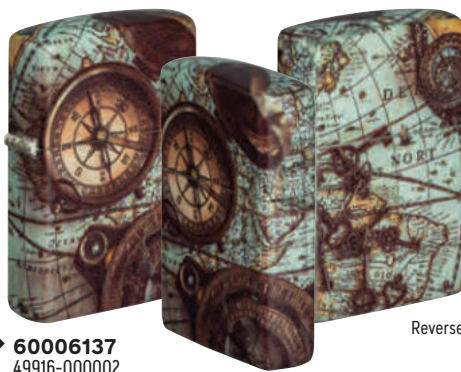

Reverse

P 60006137
49916-000002
540 Matte
540 Color
€79.90