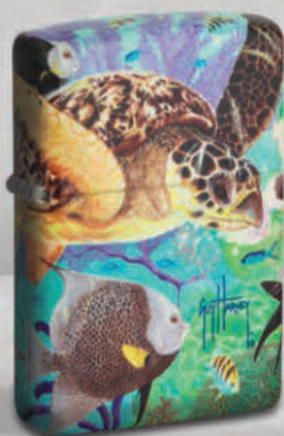

Artists

Luis Royo

Reverse

P 60006600
48571-000002
Luis Royo
540 Matte
540 Color
€87.90

Royo