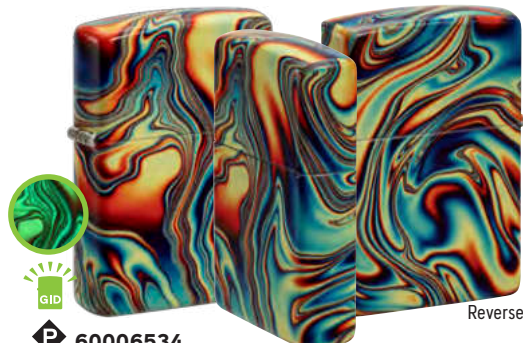

P 60006534
48612-000002
Glow-in-the-Dark Green
540 Color
€89.90