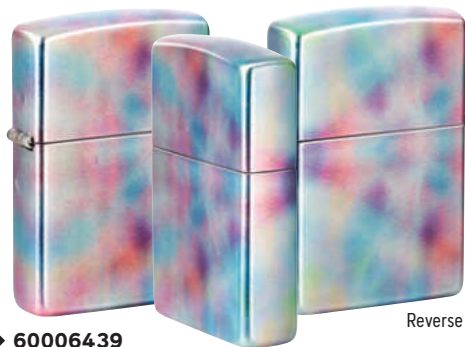

P 60006439
48511-000002
540 Tumbled Chrome
540 Fusion
€82.90