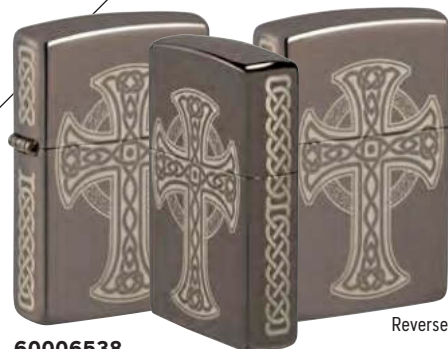

Medieval and Mythological

E 60007003
46050-00002
Brushed Brass
Color Image
€57.90

E 60006605
48617-00002
Black Crackle®
Color Image
€57.90

E 60007303
46367-00002
Brushed Chrome
Color Image
€49.90

E 60006538
48614-00002
Black Ice®
Laser Engrave
€99.90